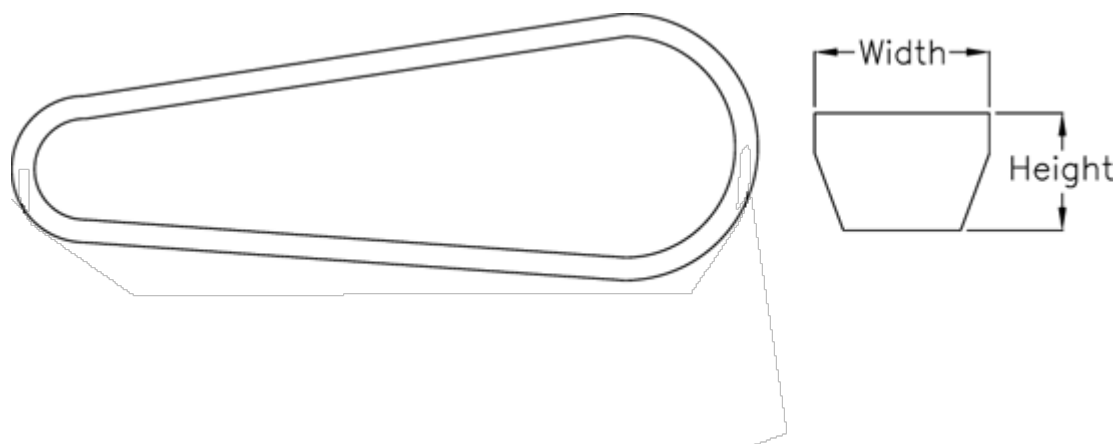

# Data Sheet

Article number: 601962661320

Description: Gates V-belt SPB 1320 Ld 1320  
DELTA NARROW

## Measures

---

Datum length =	1320
Height =	13
Width =	16